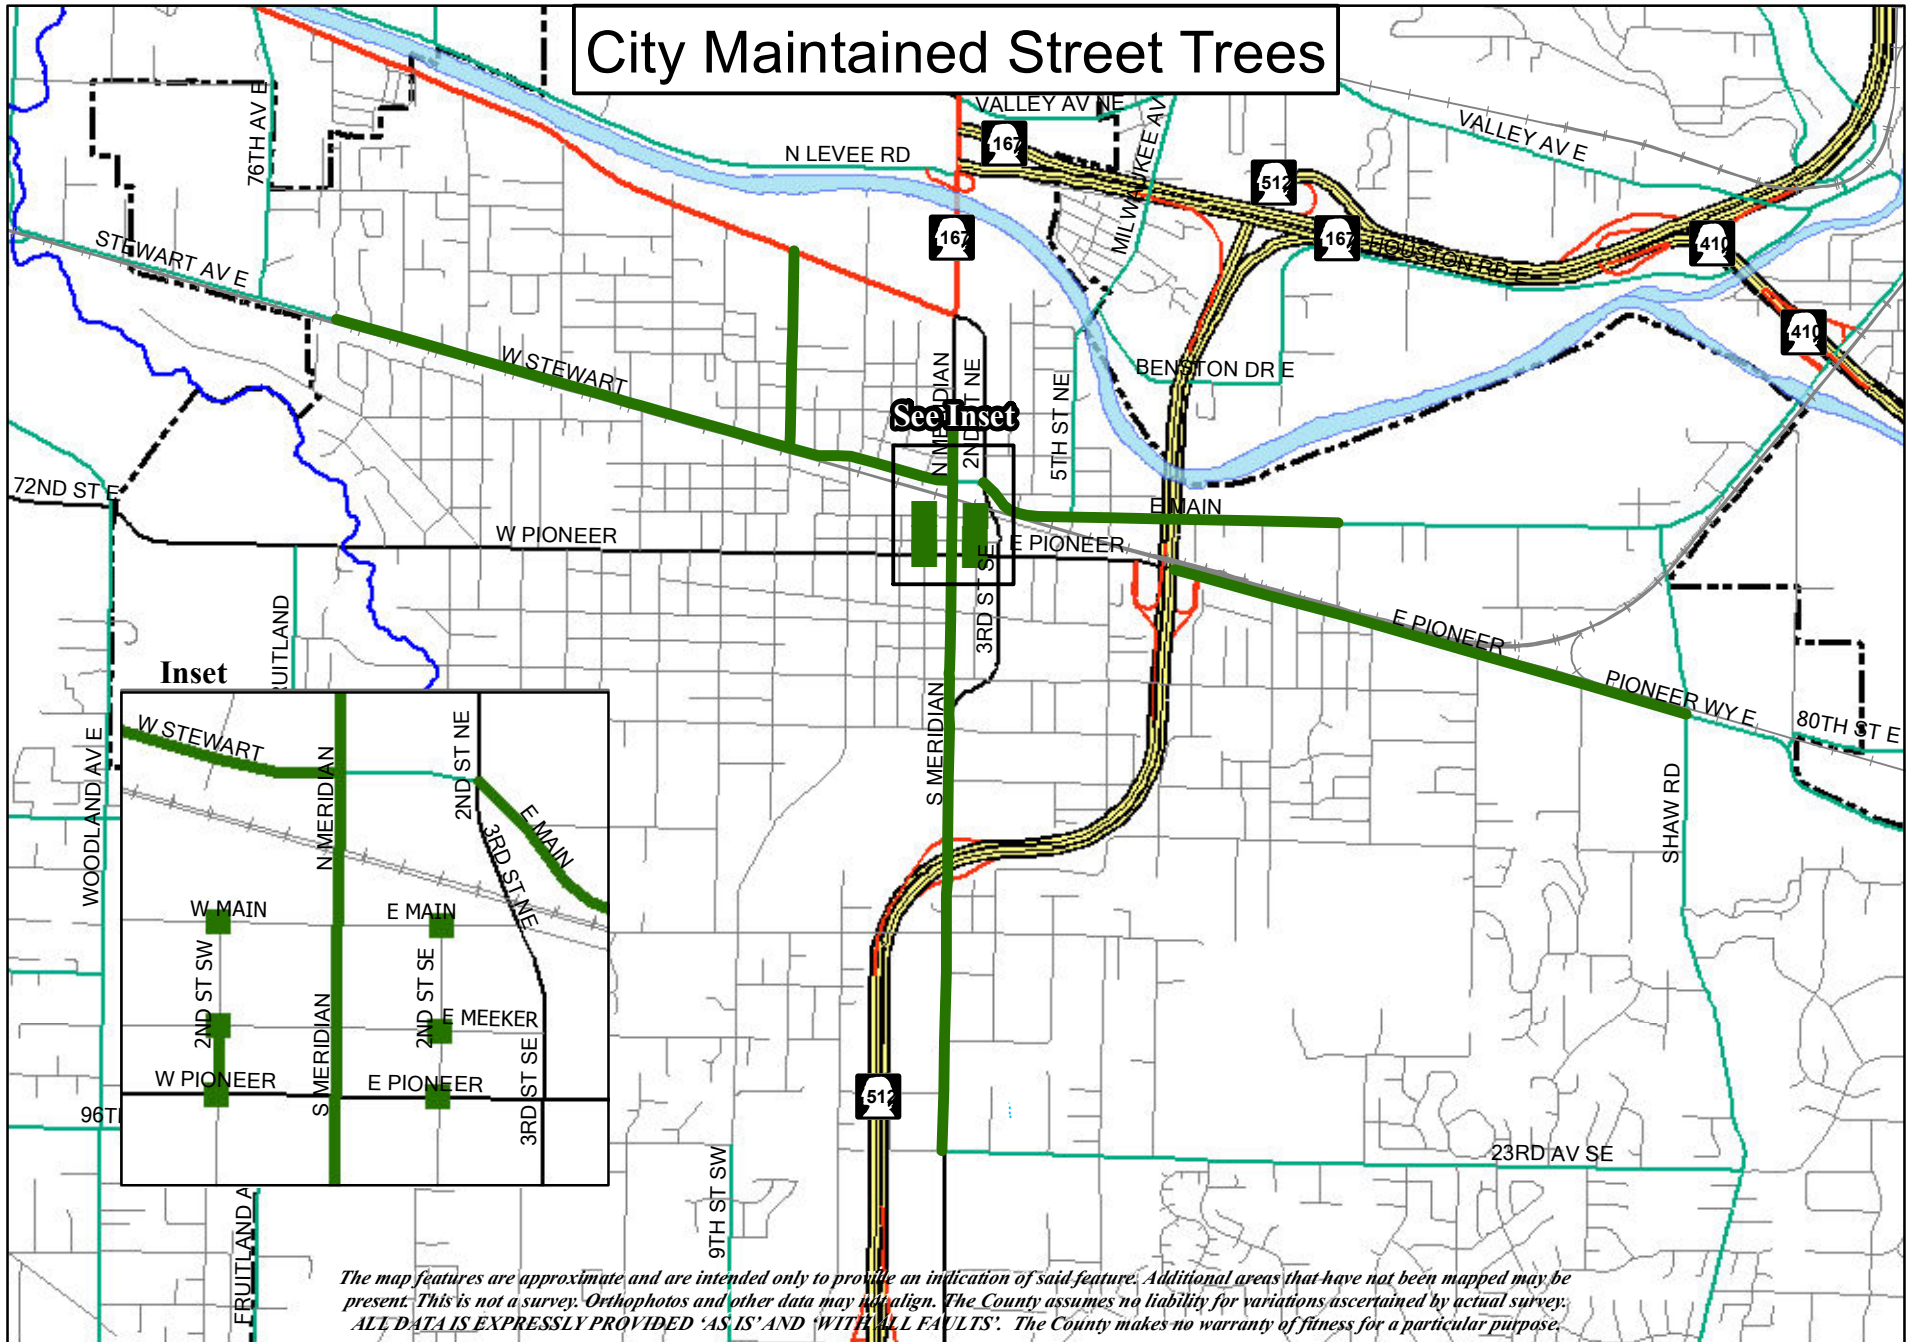

City Maintained Street Trees

The map features are approximate and are intended only to provide an indication of said feature. Additional areas that have not been mapped may be present. This is not a survey. Orthophotos and other data may not align. The County assumes no liability for variations ascertained by actual survey. ALL DATA IS EXPRESSLY PROVIDED 'AS IS' AND 'WITH ALL FAULTS'. The County makes no warranty of fitness for a particular purpose.

City of Puyallup
Development Services
Department
Planning Division

March 12, 2012

Legend

- Intersections
- Streets
- Incorporated Limits - Puyallup