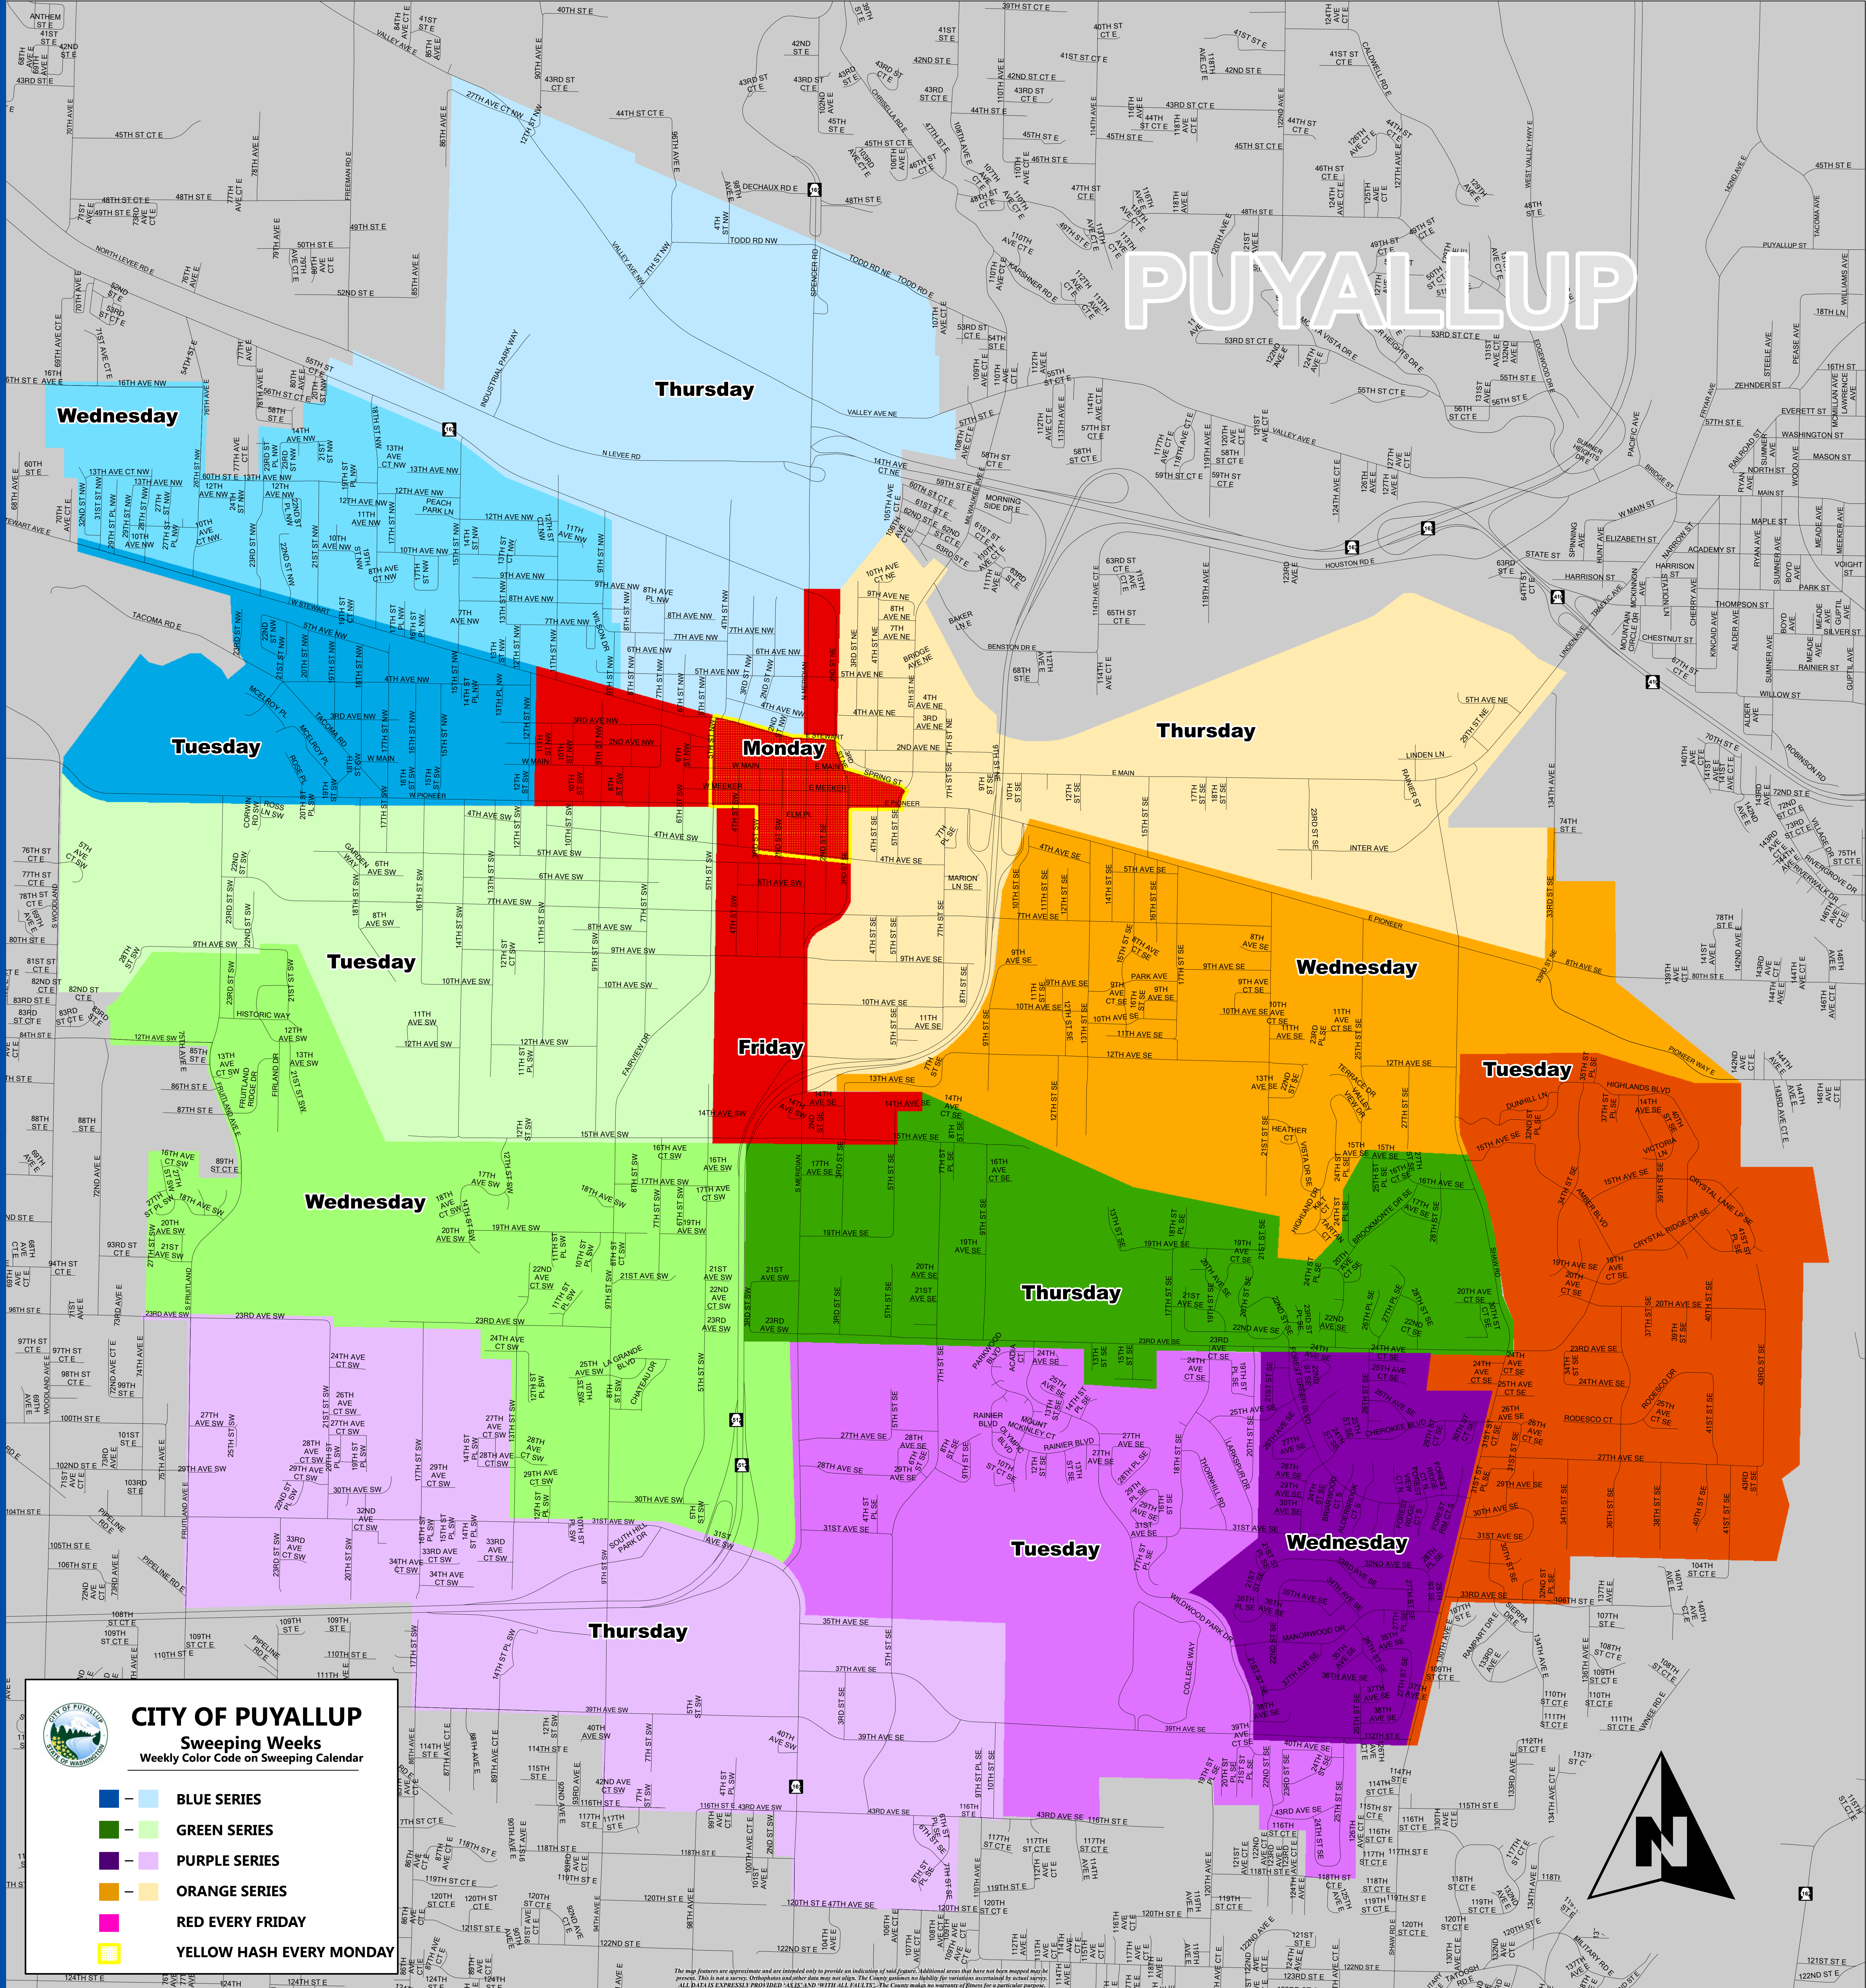

STREET SWEEPING AREAS

PUYALLUP

CITY OF PUYALLUP
Sweeping Weeks
Weekly Color Code on Sweeping Calendar

- BLUE SERIES
- GREEN SERIES
- PURPLE SERIES
- ORANGE SERIES
- RED EVERY FRIDAY
- YELLOW HASH EVERY MONDAY